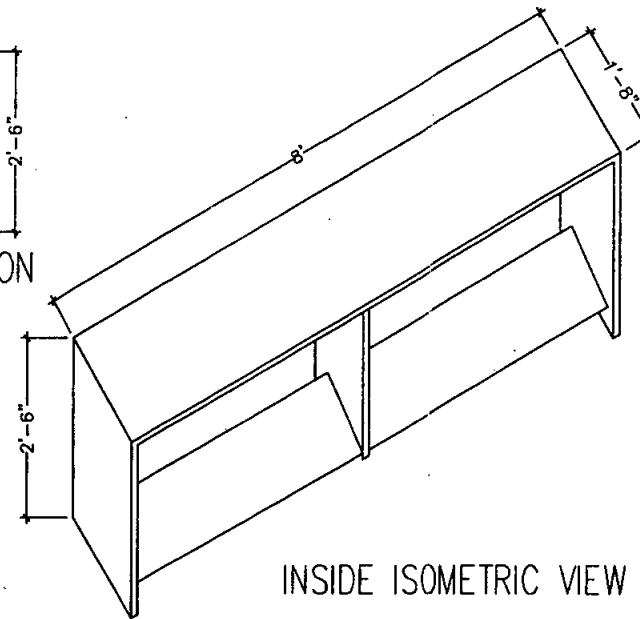

PLAN

ELEVATION

SIDE ELEVATION

OUTSIDE ISOMETRIC VIEW

INSIDE ISOMETRIC VIEW

SPECIFICATIONS: -
 19 MM ISI MARK BOARD FRAME STRUCTURE
 OUTSIDE 1 MM MICA FINISH
 INSIDE PAINT/POLISH
 REEP MELANIME POLISH FINISH

LT STACK CHAIR

Designed for Durability, Contoured for Comfort
Superior Strength
Wide Seat and Tall Back
Made of High-Impact Polyethylene
Steel Frame with All-Weather Finish
Stain Resistant and Easy to Clean
Indoor/Outdoor Use
Size: 51 x 46 x 86 cm